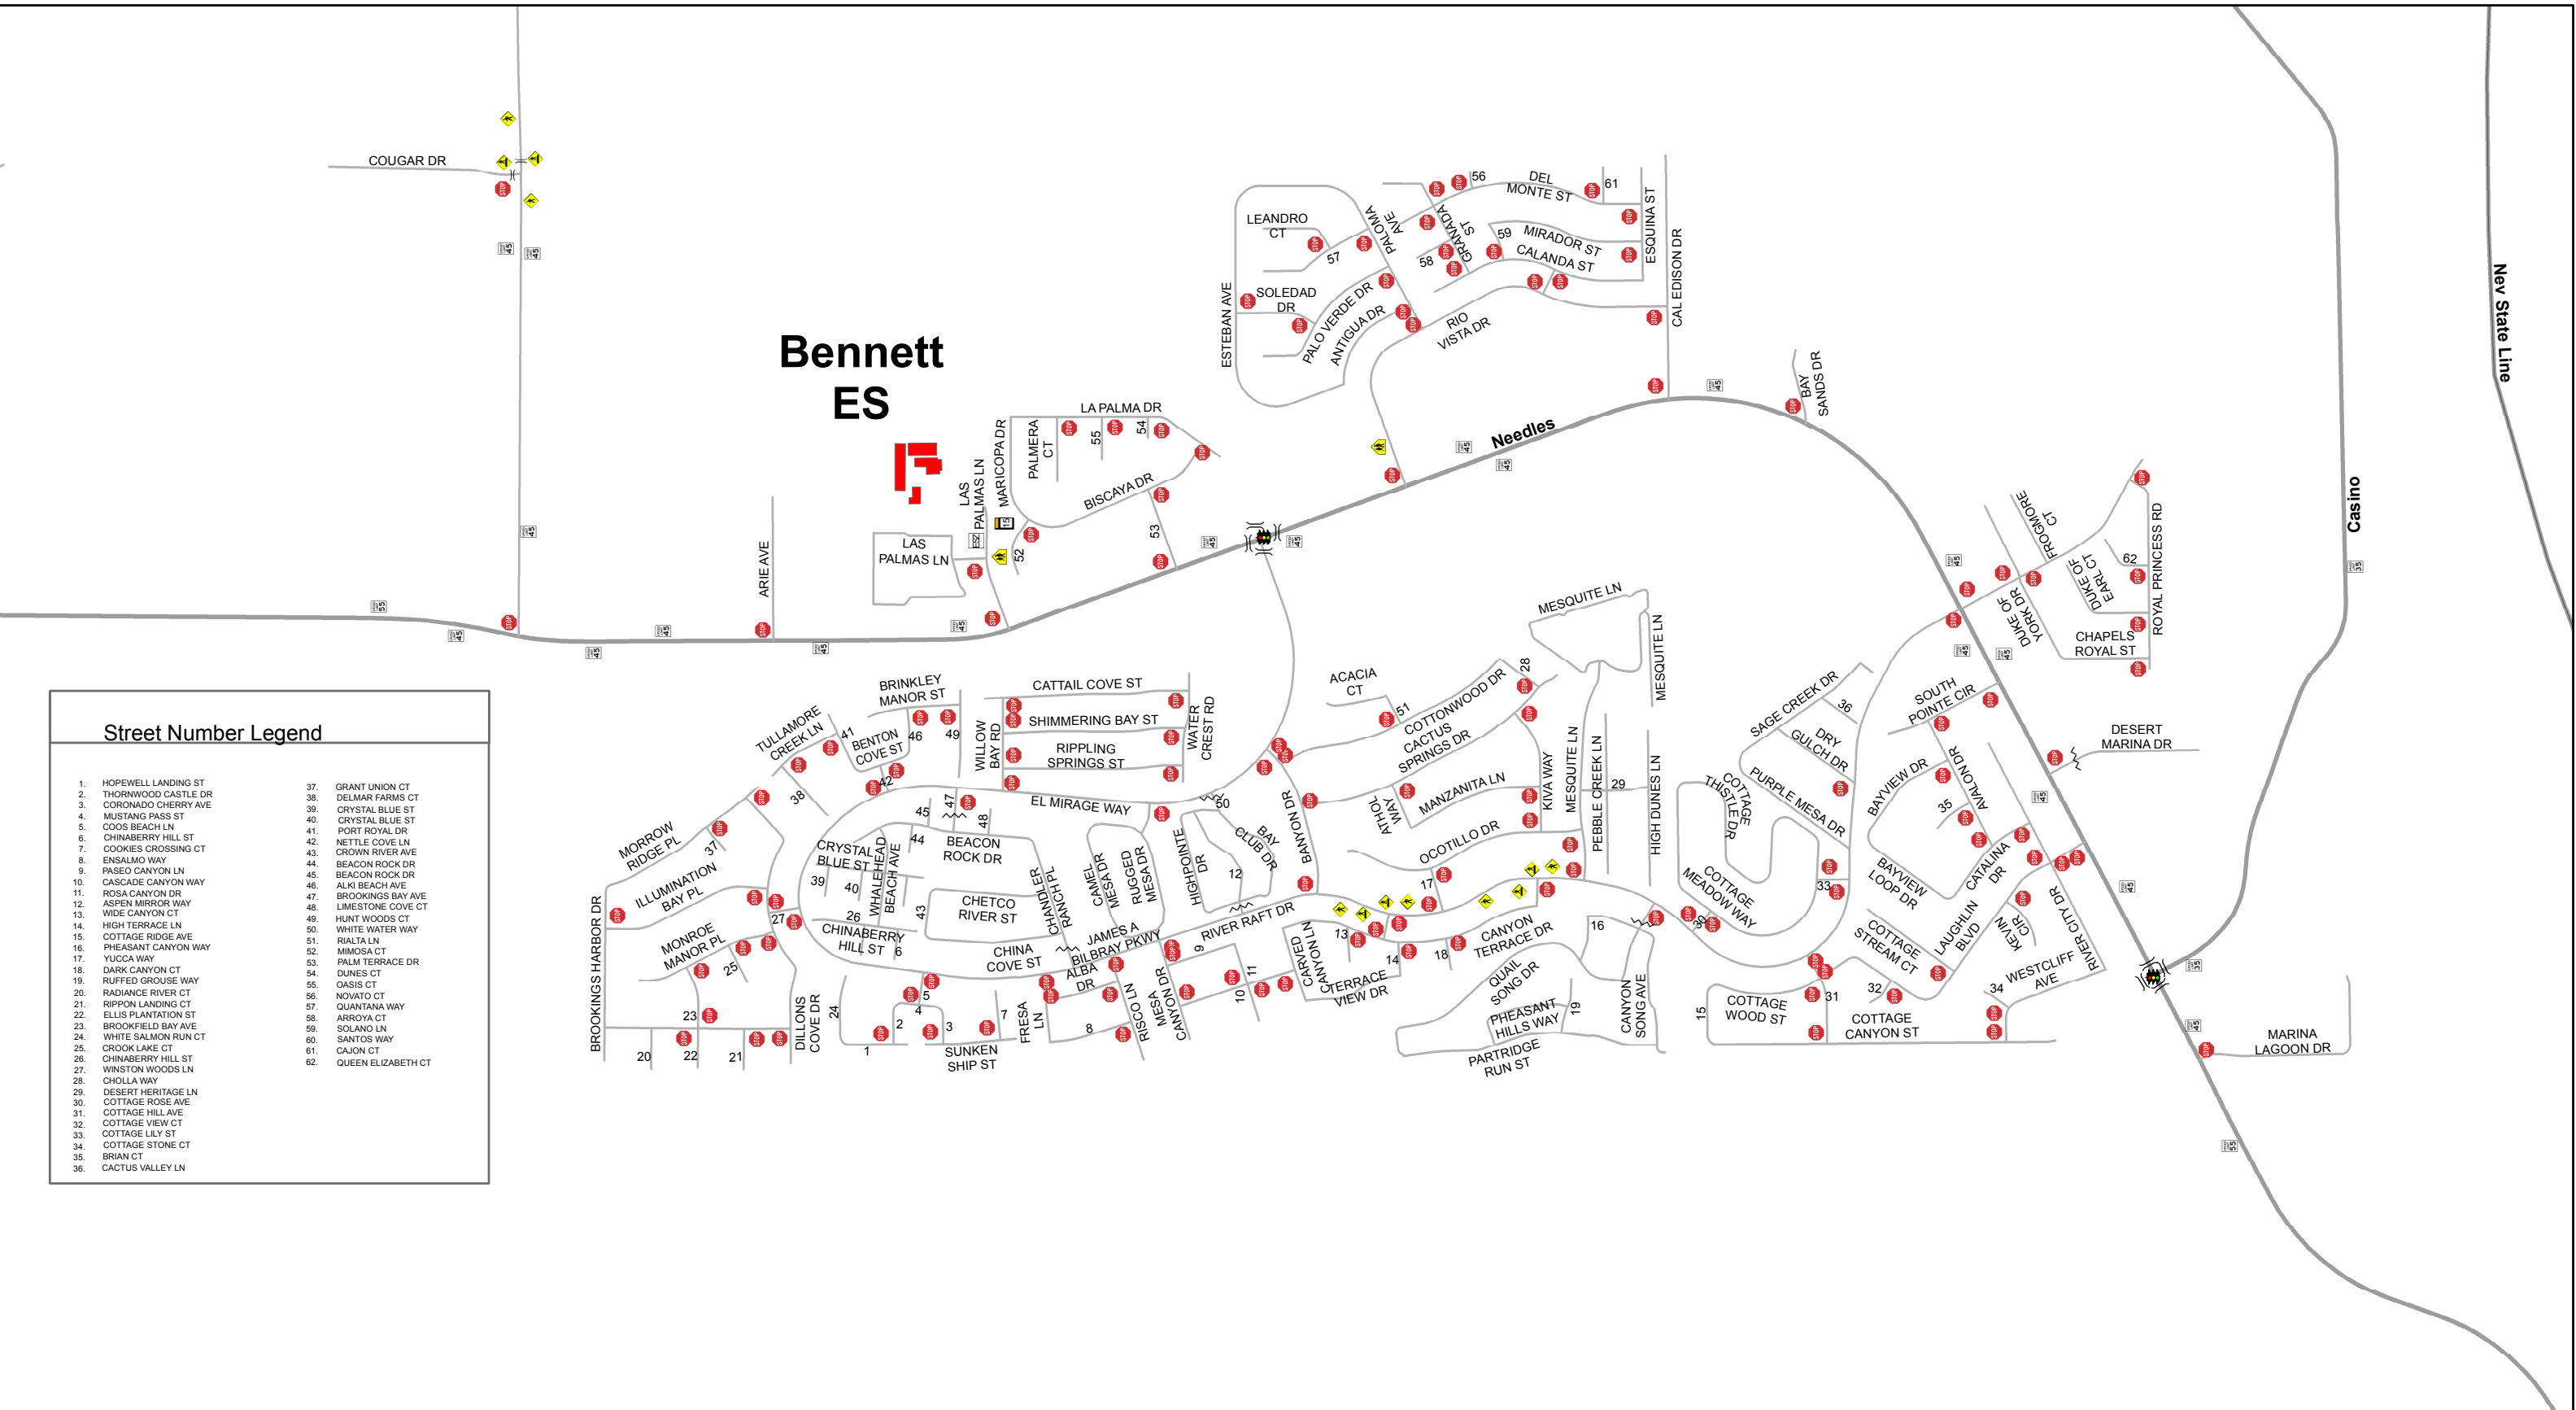

DISCLAIMER:

This map is provided to assist parents/guardians and students in the selection of a walking/bicycling route to and from school. The location of traffic control devices and roadway conditions will change, so parents/guardians must continually review the route with their child/children. This information is provided for information purposes only. Nothing herein is warranted by Clark County, and no liability is assumed by Clark County or the Clark County School District for the information provided, including but not limited to the accuracy of the data shown herein. Speed limits are 25 mph unless otherwise noted.

2014-2015

Street Number Legend

1. HOPEWELL LANDING ST	37. GRANT UNION CT
2. THORNWOOD CASTLE DR	38. DELMAR FARMS CT
3. CORONADO CHERRY AVE	39. CRYSTAL BLUE ST
4. MUSTANG PASS ST	40. CRYSTAL BLUE ST
5. COOS BEACH LN	41. PORT ROYAL DR
6. CHINABERRY HILL ST	42. NETTLE COVE LN
7. COOKIES CROSSING CT	43. CROWN RIVER AVE
8. ENSALMO WAY	44. BEACON ROCK DR
9. PASEO CANYON LN	45. BEACON ROCK DR
10. CASCADE CANYON WAY	46. ALKI BEACH AVE
11. ROSA CANYON DR	47. BROOKINGS BAY AVE
12. ASPEN MIRROR WAY	48. LIMESTONE COVE CT
13. WIDE CANYON CT	49. HUNT WOODS CT
14. HIGH TERRACE LN	50. WHITE WATER WAY
15. COTTAGE RIDGE AVE	51. RIALTA LN
16. PHEASANT CANYON WAY	52. MIMOSA CT
17. YUCCA WAY	53. PALM TERRACE DR
18. DARK CANYON CT	54. DUNES CT
19. RUFFED GROUSE WAY	55. OASIS CT
20. RADIANCE RIVER CT	56. NOVATO CT
21. RIPPON LANDING CT	57. QUANTANA WAY
22. ELLIS PLANTATION ST	58. ARROYA CT
23. BROOKFIELD BAY AVE	59. SOLANO LN
24. WHITE SALMON RUN CT	60. SANTOS WAY
25. CROOK LAKE CT	61. CAJON CT
26. CHINABERRY HILL ST	62. QUEEN ELIZABETH CT
27. WINSTON WOODS LN	
28. CHOLLA WAY	
29. DESERT HERITAGE LN	
30. COTTAGE ROSE AVE	
31. COTTAGE HILL AVE	
32. COTTAGE VIEW CT	
33. COTTAGE LILY ST	
34. COTTAGE STONE CT	
35. BRIAN CT	
36. CACTUS VALLEY LN	